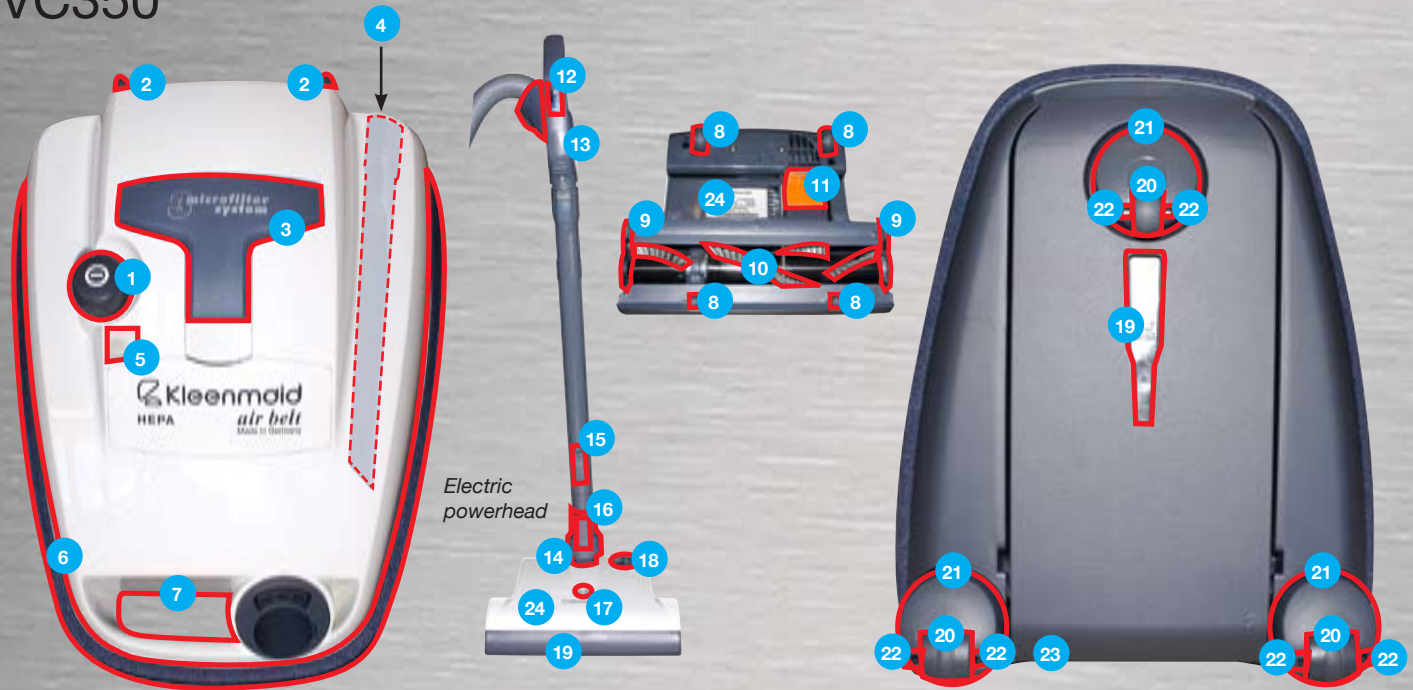

24 reasons to buy a Kleenmaid vacuum...

VC350

1. Switch machine on and off
2. Rubber bumpers protect walls and furniture
3. Attach to flexible wand for upholstery cleaning
4. Attach to flexible wand to clean hard to reach places
5. Light illuminates when filterbag is full
6. Safe air bumper protects walls and furniture
7. Use handle for easy carrying
8. Rubber wheels on powerhead protect floors
9. Access brush for simple maintenance
10. Durable roller brush ensures long life
11. Release trapped objects easily without the need for tools or complicated dismantling
12. User friendly ergonomic handle eliminates wrist and arm fatigue
13. Variable suction control allows you to control the suction. From 0-1800w of power at the flick of a switch
14. Flex neck technology provides the ultimate in vacuum manoeuvrability and control
15. Telescopic wand provides you with variable height options for comfortable vacuuming
16. Press clip for easy, hassle free head changes
17. Light shows during operation and can indicate jams
18. Adjust brush pressure for light / deep cleaning
19. 150 watt powerhead included for easy power assisted vacuuming
20. 3 x rubber wheels on vacuum unit protect floors
21. 3 x 360° rotation helps to manoeuvre
22. 3 x metal rods add durability
23. 6m retractable power cord provides increased flexibility and vacuuming range
24. Powerhead and accessories provide fantastic cleaning results on all surface types

6 levels of filtration

Levels 1-4

- 4-layer bag
- Available in packs of 8 (can be bought with or without filters)

Level 5

- HEPA
- Change every 8-16 bags

Level 6

- Motor protection
- Change every 8-16 bags

Included accessories...