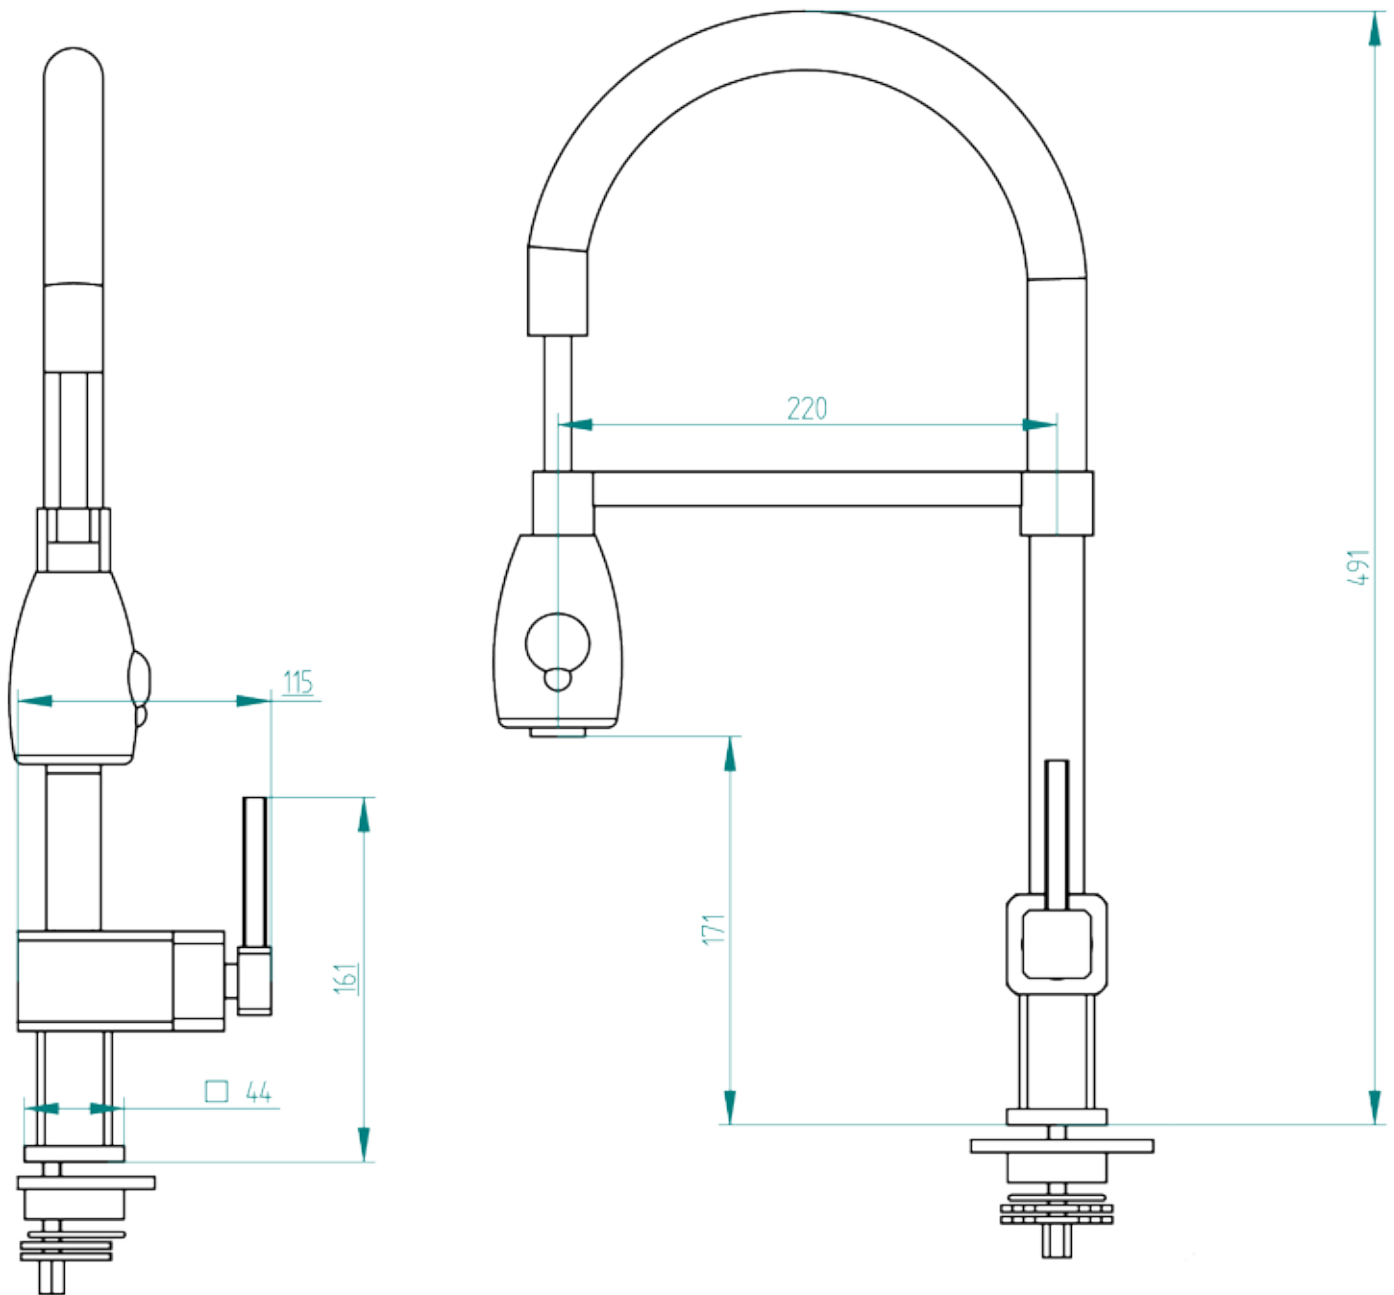

Professional Premium Mixer Tap

Our new range of sculptural taps are designed and manufactured in Italy and are finished in sparkling chrome for beautiful aesthetics. Our patented ceramic tap cartridge is tested for a lifetime of drip free use and our taps are constructed using solid DZR brass for durability. Their modern ergonomic styling combined with effortless operation create a desirable tap range to suit any kitchen.

Finish:	Chrome
Cutout size	35mm
WELS rating:	4 star (7 litre p/min)
Tap Cartridge:	Patented ceramic cartridge
Mounting:	Benctop recommended (flexing may occur if sink mounted)
Construction:	DZR Brass

*Technical Specifications and product sizes can be varied by Manufacturer without notice. Any cut-outs for appliances should only be by physical measurements. Drawings are not to scale. All information supplied is for general reference purposes only and is on the understanding that Kleenmaid Pty Ltd will not be liable for any loss, liability or damage whatsoever arising as a result of reliance of such information.

For your nearest store call 13 13 08
www.kleenmaid.com.au

Kleenmaid
 The best you can own.

Professional Premium Mixer Tap

*Technical Specifications and product sizes can be varied by Manufacturer without notice. Any cut-outs for appliances should only be by physical measurements. Drawings are not to scale. All information supplied is for general reference purposes only and is on the understanding that Kleenmaid Pty Ltd will not be liable for any loss, liability or damage whatsoever arising as a result of reliance of such information.