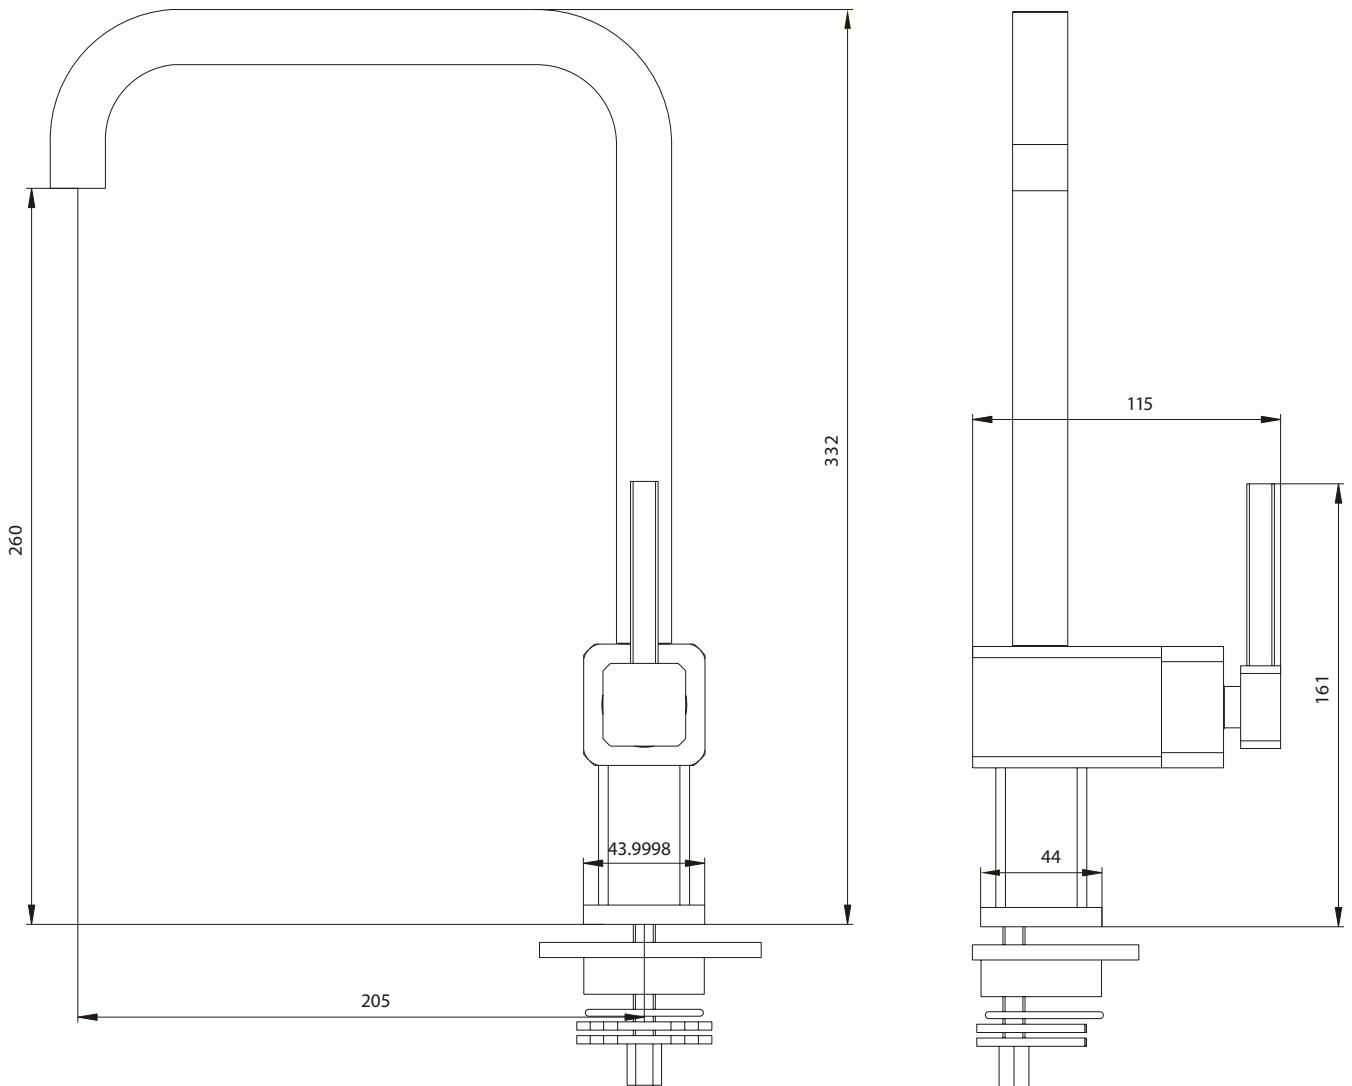

Finish:	Chrome
Cutout size	35mm
WELS rating:	4 star (7 litre p/min)
Tap Cartridge:	Patented ceramic cartridge
Mounting:	Benctop recommended (flexing may occur if sink mounted)
Construction:	DZR Brass

*Technical Specifications and product sizes can be varied by Manufacturer without notice. Any cut-outs for appliances should only be by physical measurements. Drawings are not to scale. All information supplied is for general reference purposes only and is on the understanding that Kleenmaid Pty Ltd will not be liable for any loss, liability or damage whatsoever arising as a result of reliance of such information.

For your nearest store call 13 13 08
www.kleenmaid.com.au

Kleenmaid
 The best you can own.

Professional Mixer Tap

*Technical Specifications and product sizes can be varied by Manufacturer without notice. Any cut-outs for appliances should only be by physical measurements. Drawings are not to scale. All information supplied is for general reference purposes only and is on the understanding that Kleenmaid Pty Ltd will not be liable for any loss, liability or damage whatsoever arising as a result of reliance of such information.