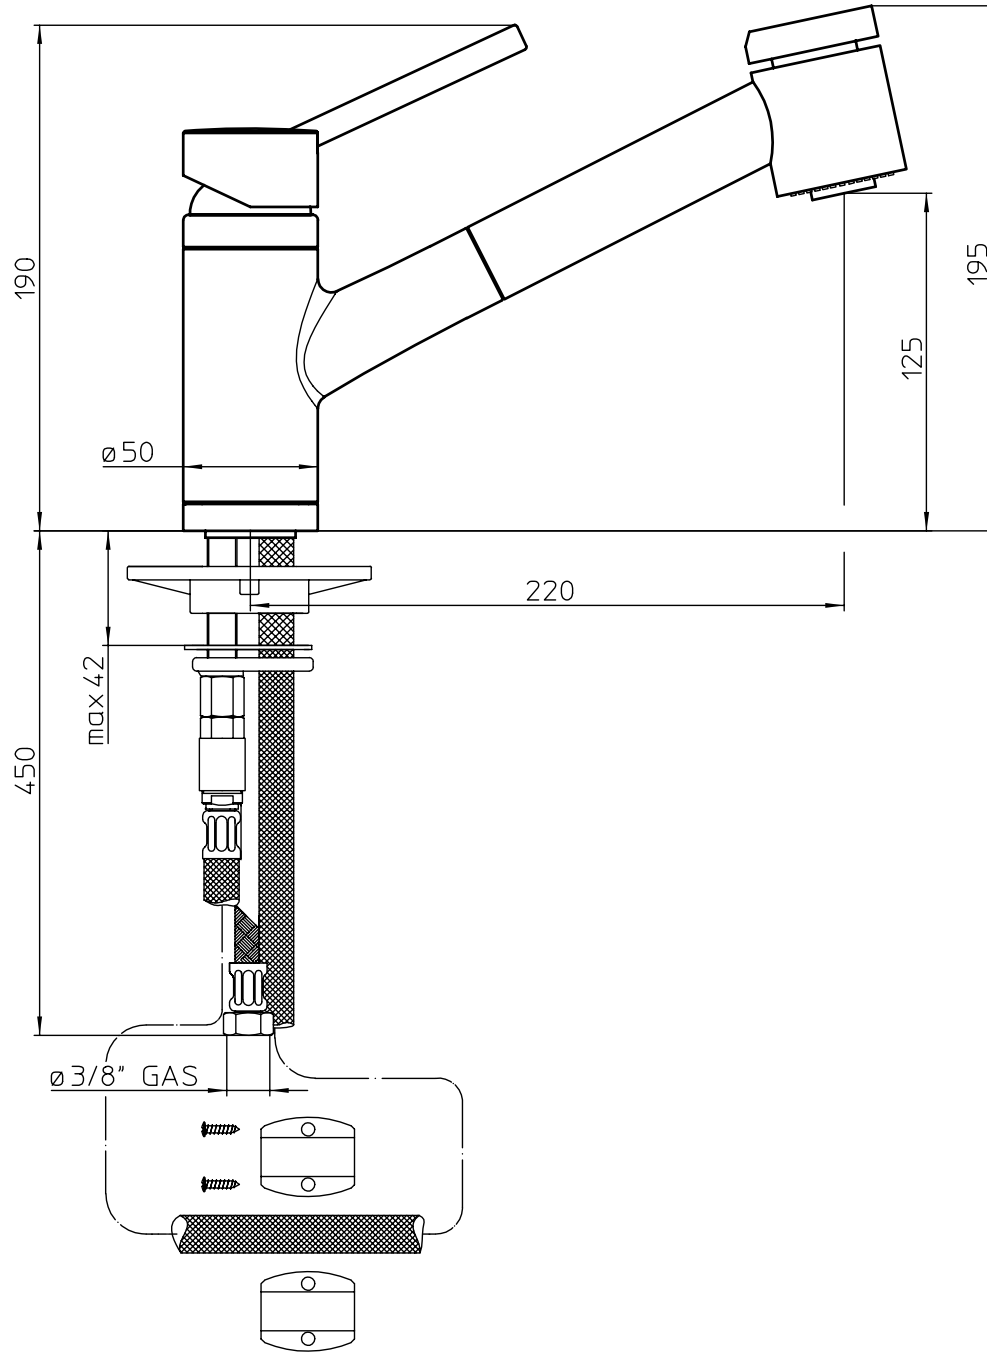

Shower Head Mixer Tap

Our new range of sculptural taps are designed and manufactured in Italy and are finished in sparkling chrome for beautiful aesthetics. Our patented ceramic tap cartridge is tested for a lifetime of drip free use and our taps are constructed using solid DZR brass for durability. Their modern ergonomic styling combined with effortless operation create a desirable tap range to suit any kitchen.

Finish:	Chrome
Cutout size	35mm
WELS rating:	4 star (7 litre p/min)
Tap Cartridge:	Patented ceramic cartridge
Mounting:	Sink or benchtop
Retractable Hose:	extends up to 600mm+
Construction:	DZR Brass

*Technical Specifications and product sizes can be varied by Manufacturer without notice. Any cut-outs for appliances should only be by physical measurements. Drawings are not to scale. All information supplied is for general reference purposes only and is on the understanding that Kleenmaid Pty Ltd will not be liable for any loss, liability or damage whatsoever arising as a result of reliance of such information.

For your nearest store call 13 13 08
www.kleenmaid.com.au

Kleenmaid
 The best you can own.

Shower Head Mixer Tap

*Technical Specifications and product sizes can be varied by Manufacturer without notice. Any cut-outs for appliances should only be by physical measurements. Drawings are not to scale. All information supplied is for general reference purposes only and is on the understanding that Kleenmaid Pty Ltd will not be liable for any loss, liability or damage whatsoever arising as a result of reliance of such information.