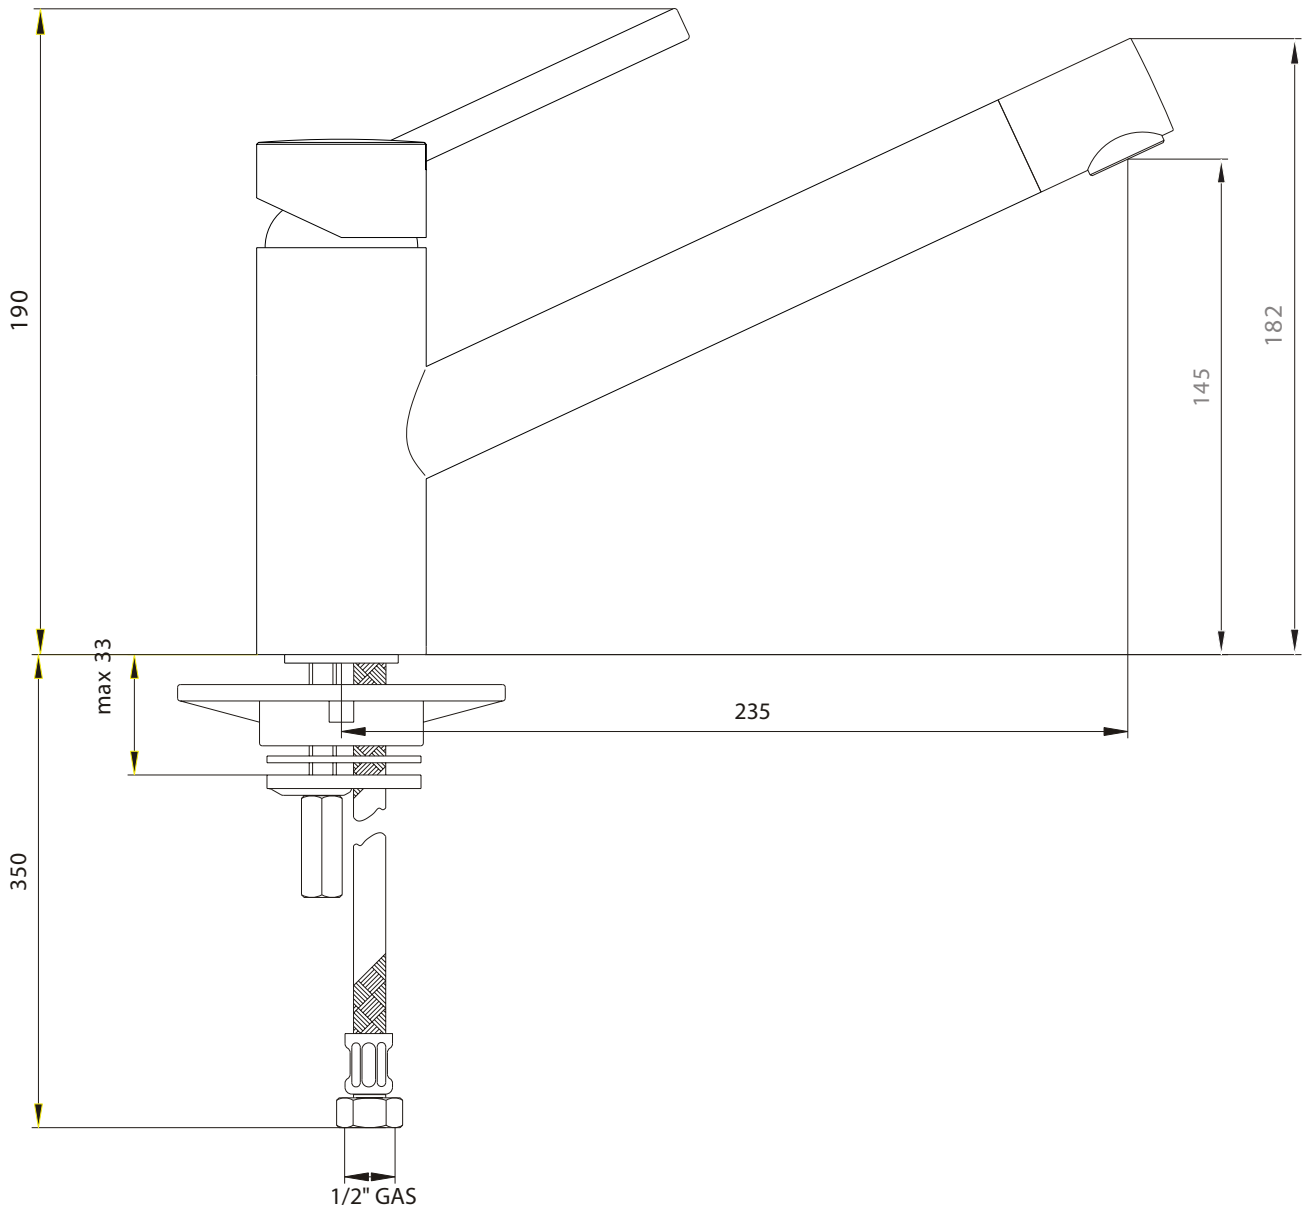

Finish:	Chrome
Cutout size	35mm
WELS rating:	4 star (7 litre p/min)
Tap Cartridge:	Patented ceramic cartridge
Mounting:	Sink or benchtop
Construction:	DZR Brass

\*Technical Specifications and product sizes can be varied by Manufacturer without notice. Any cut-outs for appliances should only be by physical measurements. Drawings are not to scale. All information supplied is for general reference purposes only and is on the understanding that Kleenmaid Pty Ltd will not be liable for any loss, liability or damage whatsoever arising as a result of reliance of such information.

# Premium Mixer Tap

\*Technical Specifications and product sizes can be varied by Manufacturer without notice. Any cut-outs for appliances should only be by physical measurements. Drawings are not to scale. All information supplied is for general reference purposes only and is on the understanding that Kleenmaid Pty Ltd will not be liable for any loss, liability or damage whatsoever arising as a result of reliance of such information.