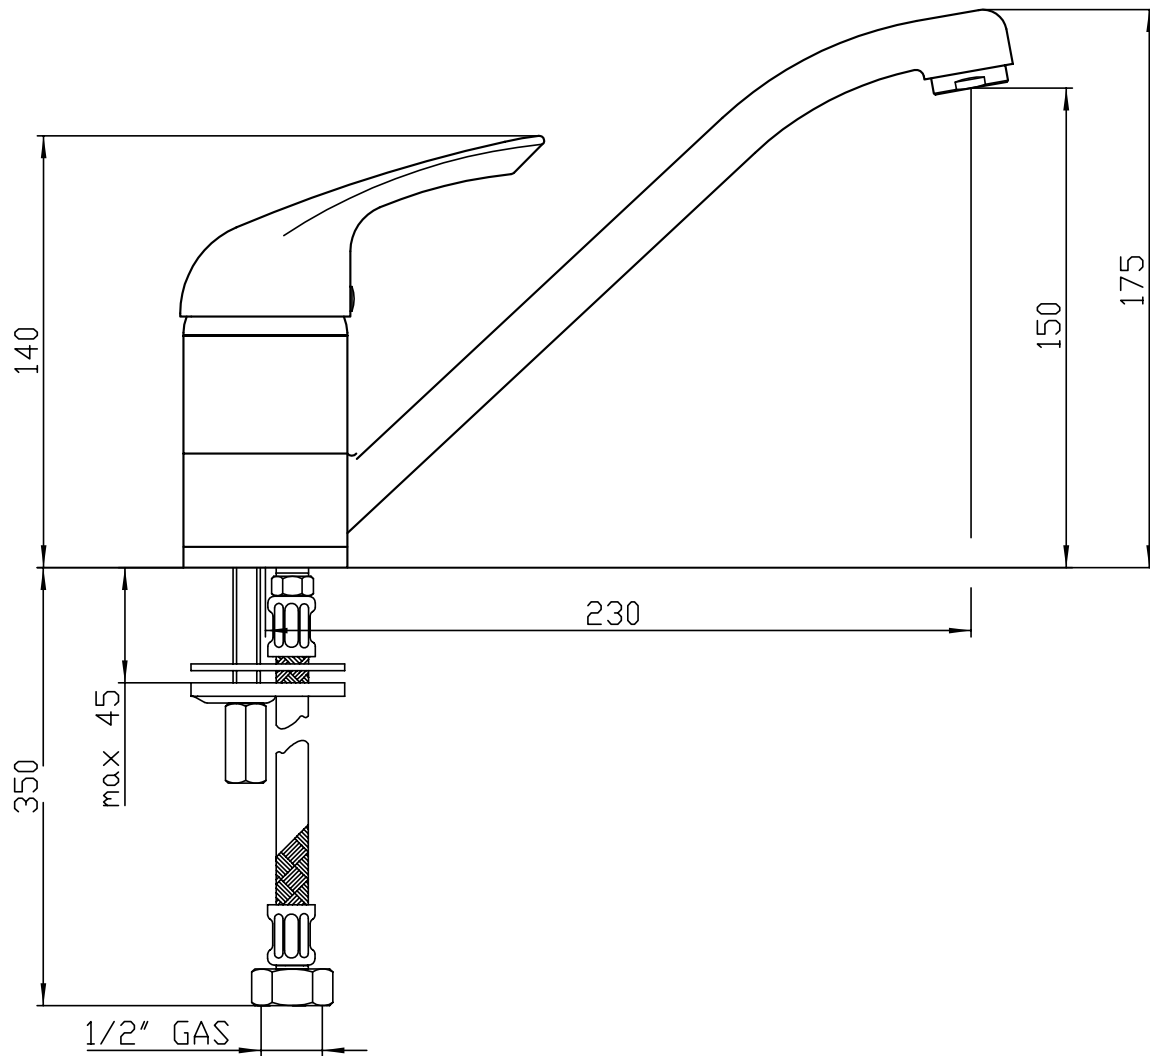

Features:

- Water rating: 4 stars
- Cartridge: Patented ceramic cartridge
- Design: 2 piece construction
- Water pressure: Minimum 1 Bar = 14.5 psi = 100kpa
Maximum 20 Bar = 290 psi = 2000kpa
- Tap cut-out: 35mm cut out

10

10 Year Warranty*

For your nearest store call 13 13 08
www.kleenmaid.com.au

Kleenmaid
The best you can own.

MT200 - Single Lever Tap

MT200

*Technical Specifications and product sizes can be varied by Manufacturer without notice. Any cut-outs for appliances should only be by physical measurements. Drawings are not to scale. All information supplied is for general reference purposes only and is on the understanding that Kleenmaid Pty Ltd will not be liable for any loss, liability or damage whatsoever arising as a result of reliance of such information.