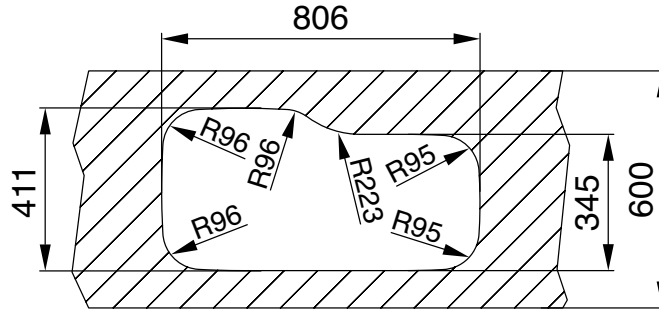

Installation type:	Undermount
Finish:	Smooth stainless steel (Minimises scratch visibility)
Construction:	1.25 thick stainless steel
Sink Dimensions:	851 x 456mm
Bowl Dimensions:	400 x 400 x 200mm (Large bowl) 365 x 335 x 150mm (Small bowl)
Inclusions:	Sealable waste baskets Steel basket Beech chopping board Installation template
Accessories:	Stainless steel soap dispenser (SCSD)

10

10 Year Warranty*

For your nearest store call 13 13 08
www.kleenmaid.com.au

Kleenmaid
 The best you can own.

Dimensions and Specifications

1 3/4 Bowl Undermount Sink

*Technical Specifications and product sizes can be varied by Manufacturer without notice. Any cut-outs for appliances should only be by physical measurements. Drawings are not to scale. All information supplied is for general reference purposes only and is on the understanding that Kleenmaid Pty Ltd will not be liable for any loss, liability or damage whatsoever arising as a result of reliance of such information.