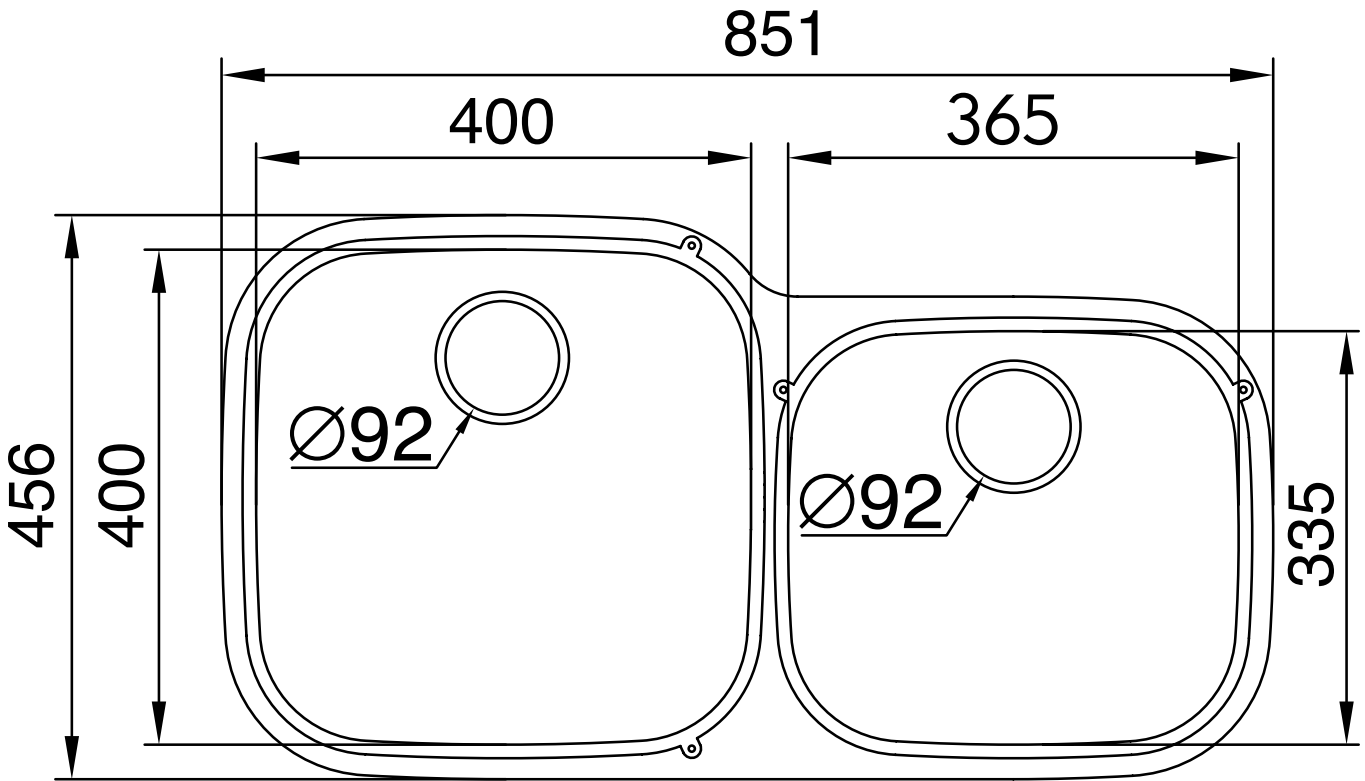

Installation type:	Undermount
Finish:	Smooth stainless steel (Minimises scratch visibility)
Construction:	1.25 thick stainless steel
Sink Dimensions:	851 x 456mm
Bowl Dimensions:	400 x 400 x 200mm (Large bowl) 365 x 335 x 150mm (Small bowl)
Inclusions:	Sealable waste baskets Steel basket Beech chopping board Installation template
Accessories:	Stainless steel soap dispenser (SCSD)

10

10 Year Warranty*

For your nearest store call 13 13 08
www.kleenmaid.com.au

Kleenmaid
 The best you can own.

Dimensions and Specifications

1 3/4 Bowl Undermount Sink

*Technical Specifications and product sizes can be varied by Manufacturer without notice. Any cut-outs for appliances should only be by physical measurements. Drawings are not to scale. All information supplied is for general reference purposes only and is on the understanding that Kleenmaid Pty Ltd will not be liable for any loss, liability or damage whatsoever arising as a result of reliance of such information.