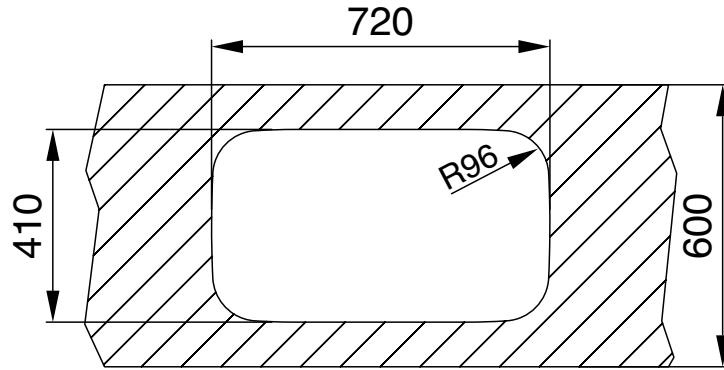

Installation type:	Undermount
Finish:	Smooth stainless steel (Minimises scratch visibility)
Construction:	1.25mm thick stainless steel
Sink Dimensions:	766 x 456mm
Bowl Dimensions:	340 x 400 x 180 (both bowls)
Inclusions:	Sealable waste baskets Steel basket Beech chopping board Installation template
Accessories:	Stainless steel soap dispenser (SCSD)

10

10 Year Warranty*

For your nearest store call 13 13 08
www.kleenmaid.com.au

Kleenmaid
 The best you can own.

Dimensions and Specifications

Double Bowl Undermount Sink

*Technical Specifications and product sizes can be varied by Manufacturer without notice. Any cut-outs for appliances should only be by physical measurements. Drawings are not to scale. All information supplied is for general reference purposes only and is on the understanding that Kleenmaid Pty Ltd will not be liable for any loss, liability or damage whatsoever arising as a result of reliance of such information.