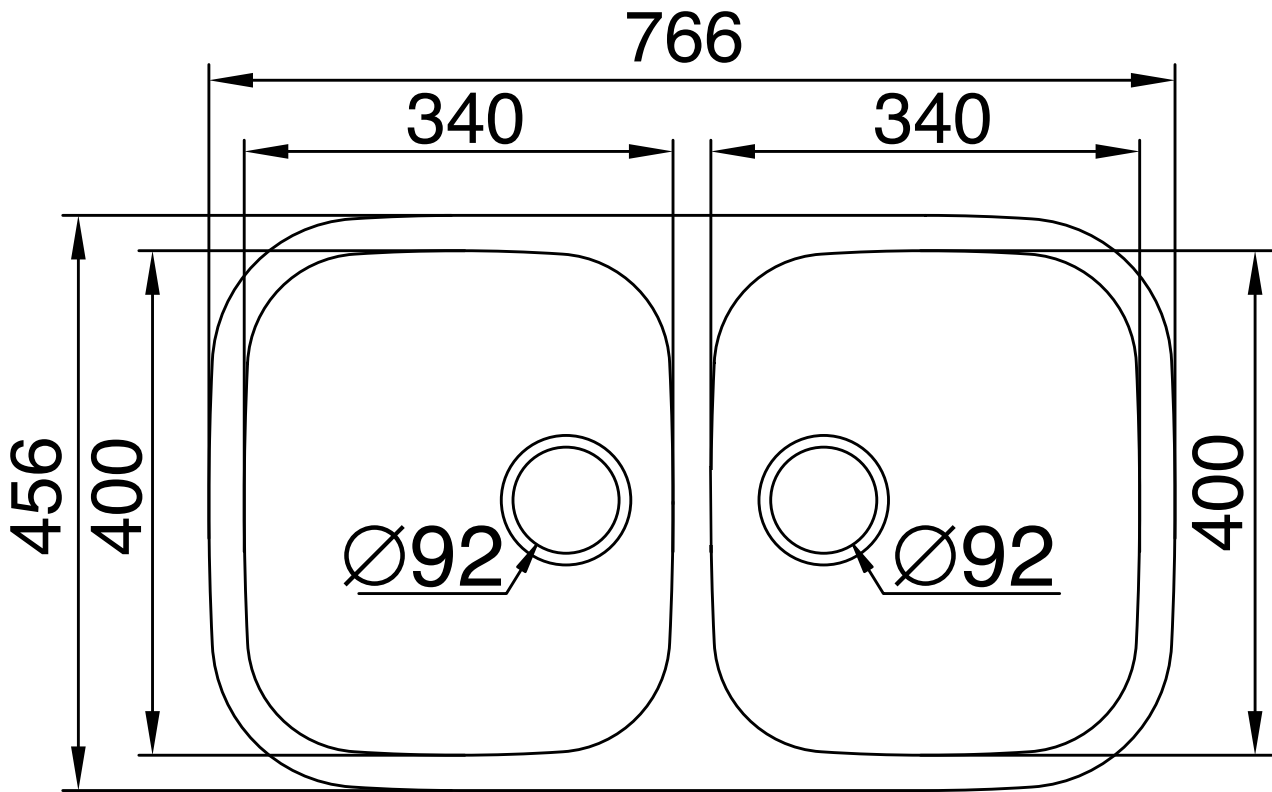

Installation type:	Undermount
Finish:	Smooth stainless steel (Minimises scratch visibility)
Construction:	1.25mm thick stainless steel
Sink Dimensions:	766 x 456mm
Bowl Dimensions:	340 x 400 x 180 (both bowls)
Inclusions:	Sealable waste baskets Steel basket Beech chopping board Installation template
Accessories:	Stainless steel soap dispenser (SCSD)

10

10 Year Warranty*

For your nearest store call 13 13 08
www.kleenmaid.com.au

Kleenmaid
 The best you can own.

Dimensions and Specifications

Double Bowl Undermount Sink

*Technical Specifications and product sizes can be varied by Manufacturer without notice. Any cut-outs for appliances should only be by physical measurements. Drawings are not to scale. All information supplied is for general reference purposes only and is on the understanding that Kleenmaid Pty Ltd will not be liable for any loss, liability or damage whatsoever arising as a result of reliance of such information.