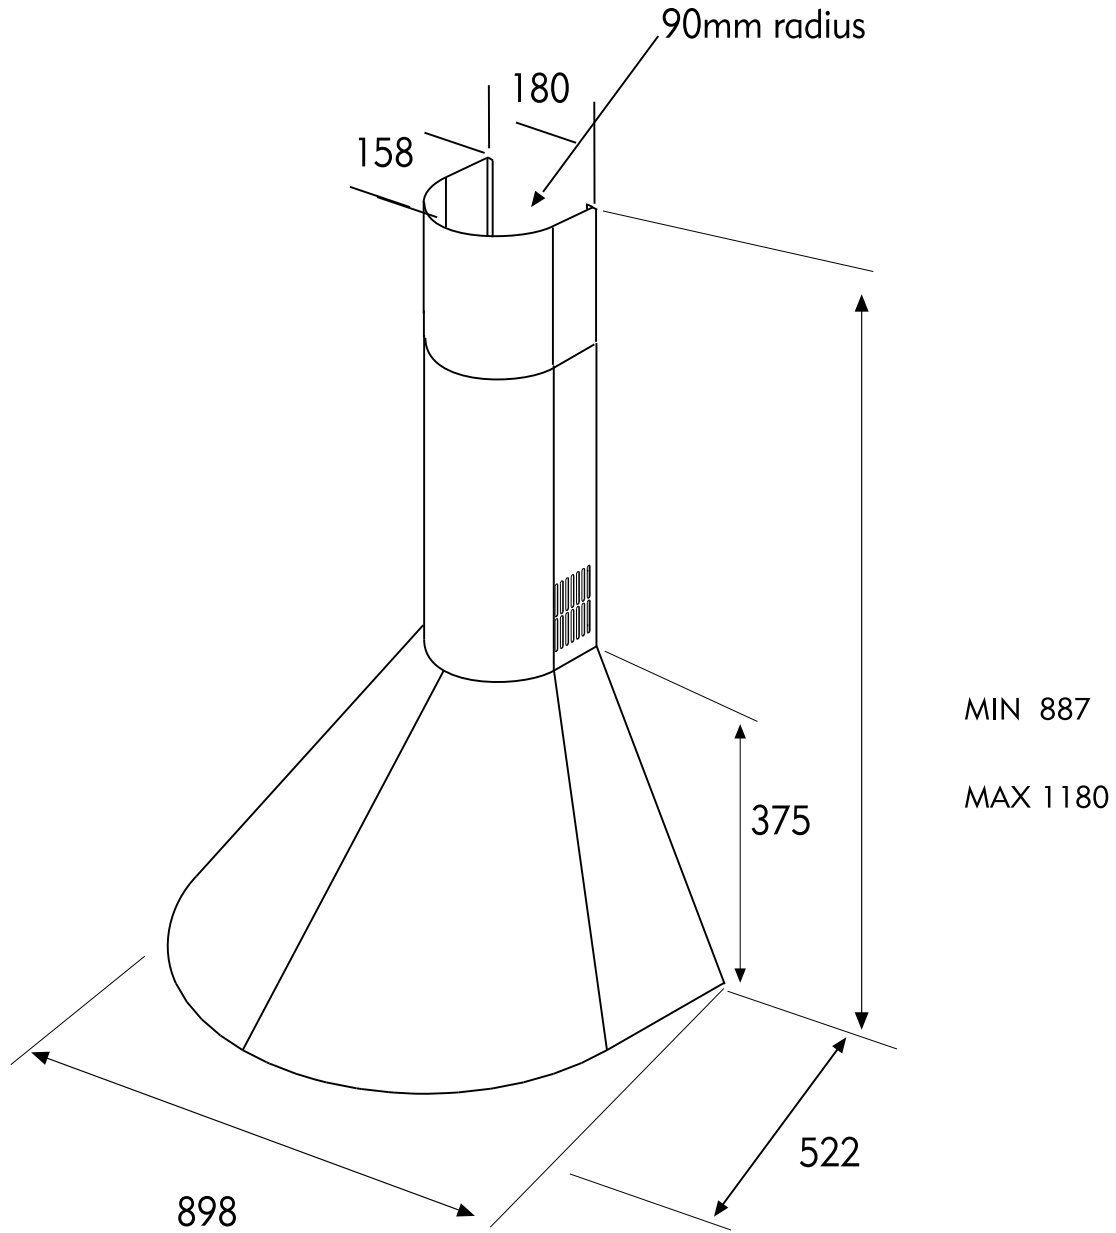

Style: Wall mounted canopy

Colour: Stainless steel

Width: 900mm

Operation: 3 speed slide control

Lighting: 2 x 40w globes

Max airflow capacity: 700m³/h

*Technical Specifications and product sizes can be varied by Manufacturer without notice. Any cut-outs for appliances should only be by physical measurements. Drawings are not to scale. All information supplied is for general reference purposes only and is on the understanding that Kleenmaid Pty Ltd will not be liable for any loss, liability or damage whatsoever arising as a result of reliance of such information.

10 Year Parts & Labour Warranty*

For your nearest store call 13 13 08
www.kleenmaid.com.au

EXCLUSIVE TO
Kleenmaid
 The best you can own.

Canopy Rangehood

Specifications and Dimensions

Model	Elec. Approval No.
TONDA90	Q96344