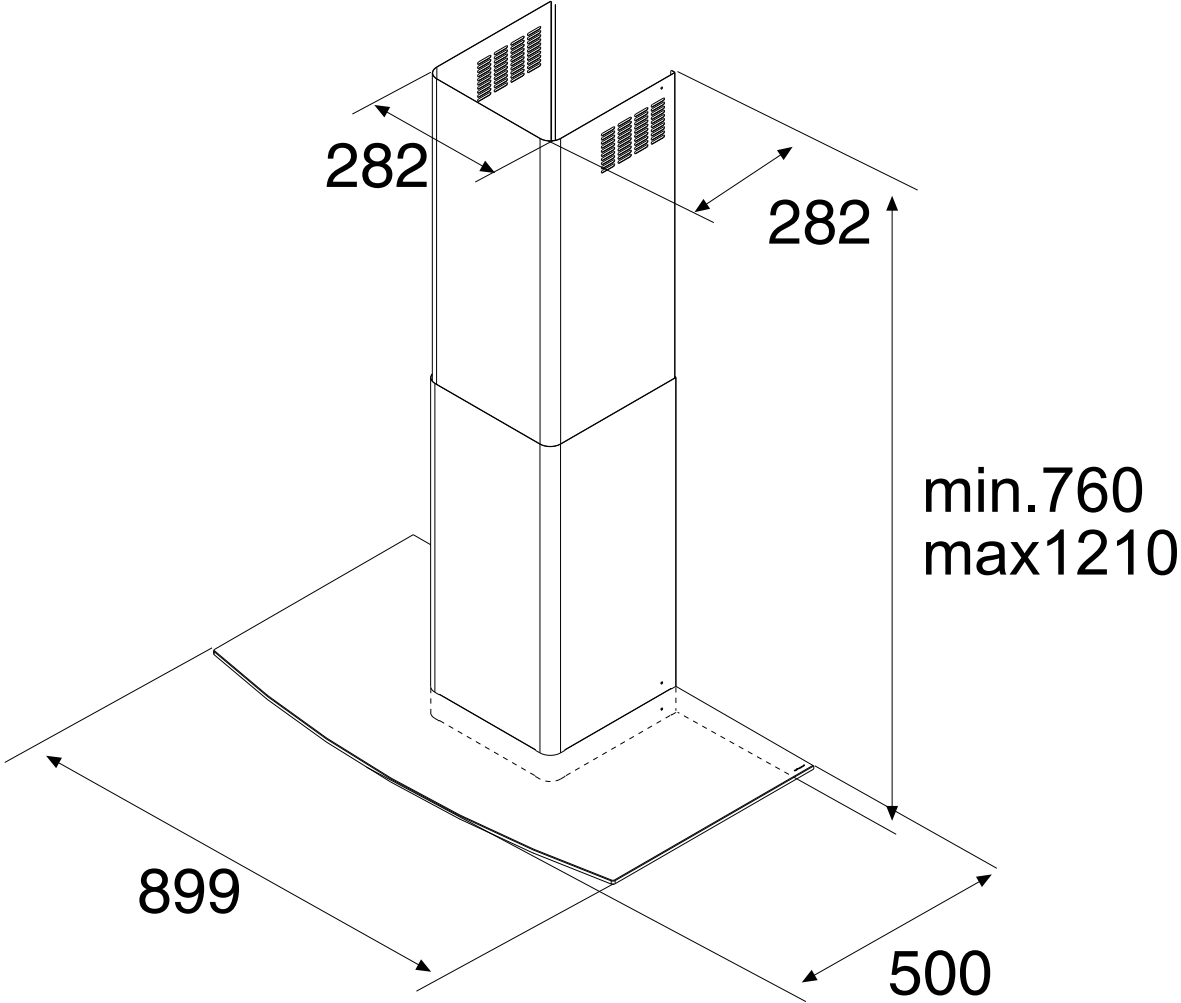

Canopy Rangehood

Model	Elec. Approval No.
TGLASS90	Q96344

10 Year Parts & Labour Warranty*

For your nearest store call 13 13 08
www.kleenmaid.com.au

EXCLUSIVE TO
Kleenmaid
The best you can own.