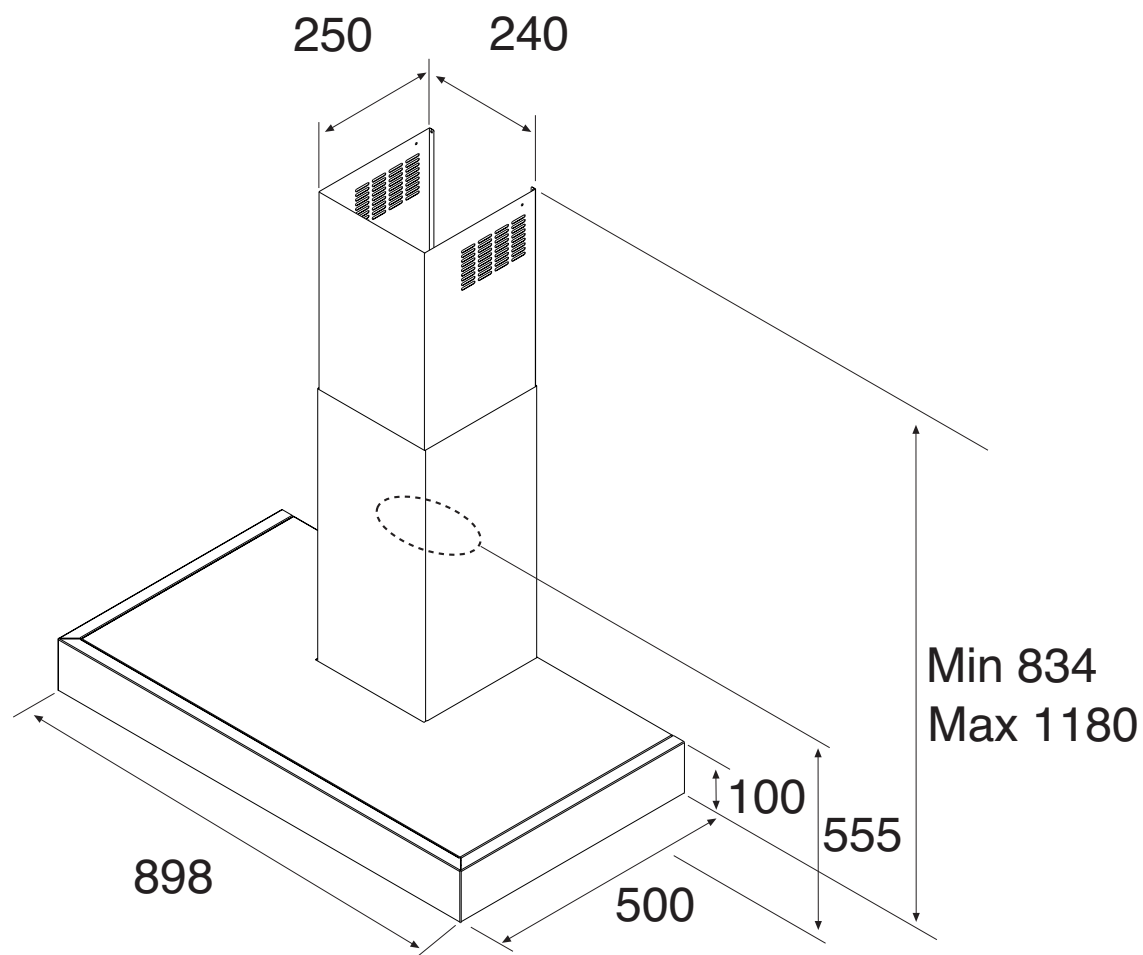

Canopy Rangehood

10 Year Parts & Labour Warranty*

For your nearest store call 13 13 08
www.kleenmaid.com.au

EXCLUSIVE TO
Kleenmaid
The best you can own.