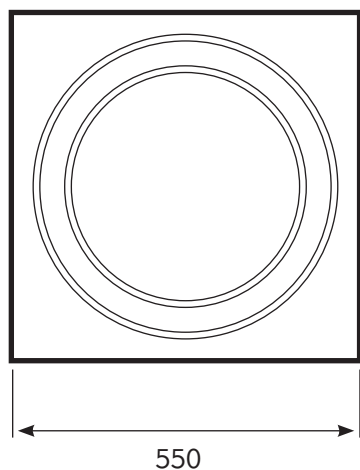

Wall Mounted Rangehood

Specifications and dimensions

FRONT