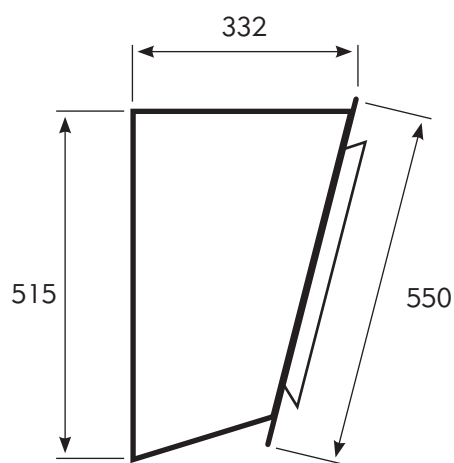

Wall Mounted Rangehood

Specifications and dimensions

SIDE

Notes on installation:

- Do not tile, grout or silicone this appliance to the wall. Surface mounting only.

For your nearest store call 13 13 08
www.kleenmaid.com.au

EXCLUSIVE TO

Kleenmaid
The best you can own.