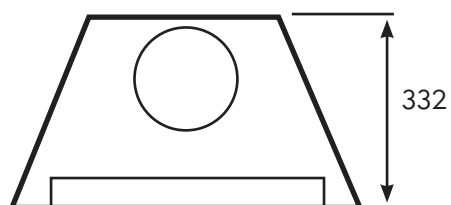

TOP

Notes on installation:

- Do not tile, grout or silicone this appliance to the wall. Surface mounting only.