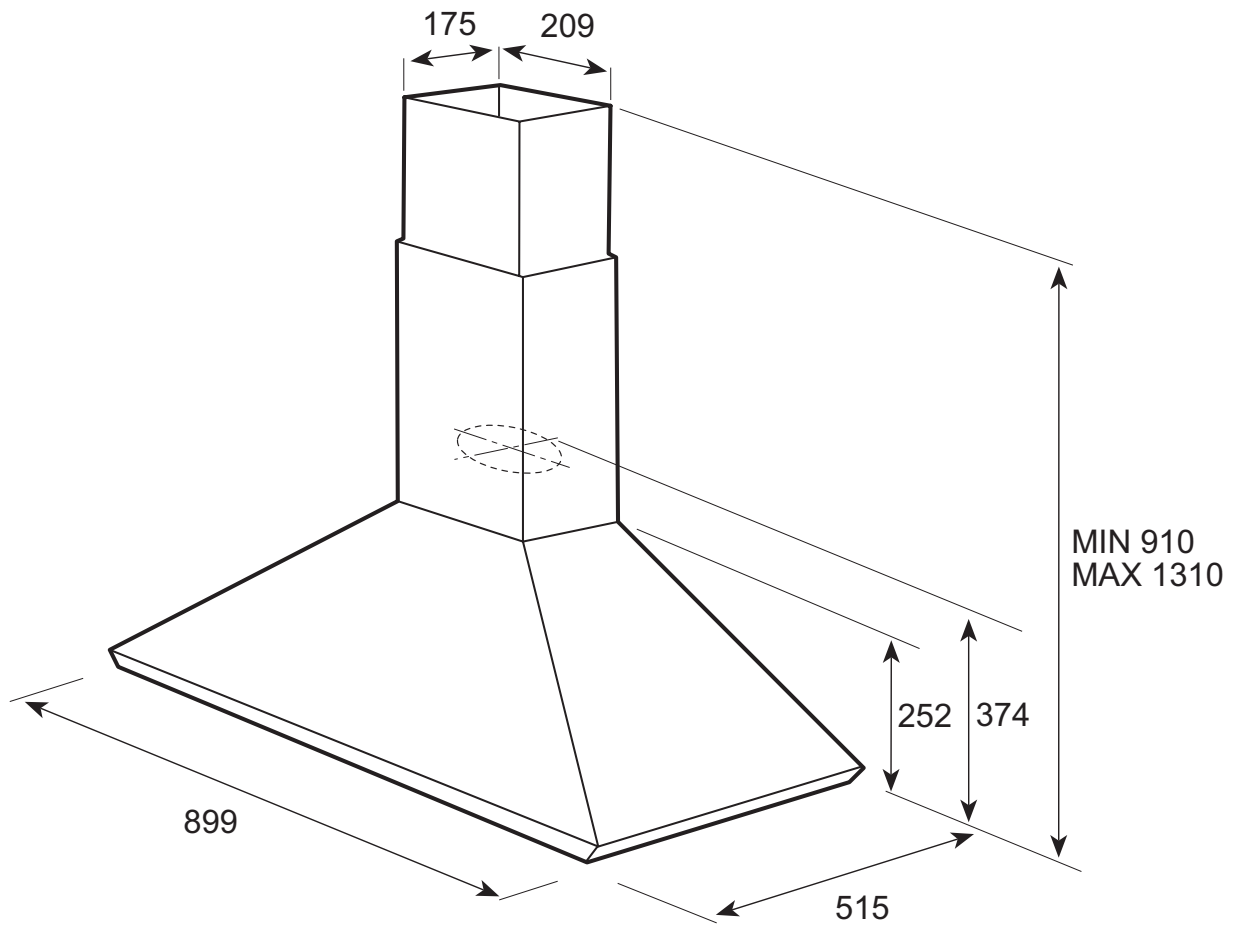

Canopy Rangehood

Model	Elec. Approval No.
KEY90	Q04872

For your nearest store call 13 13 08
www.kleenmaid.com.au

EXCLUSIVE TO
Kleenmaid
The best you can own.