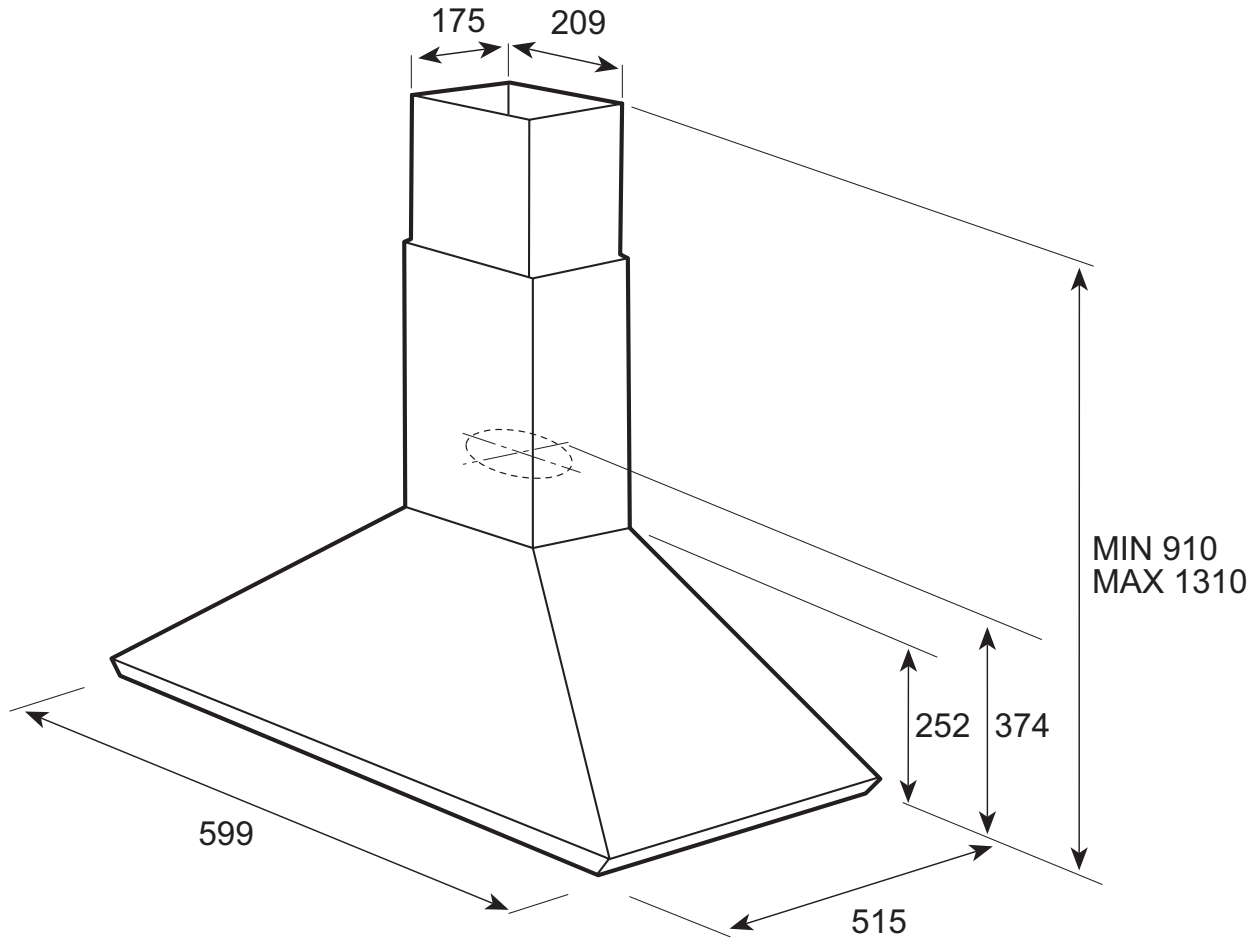

Canopy Rangehood

Model	Elec. Approval No.
KEY60	Q04872

For your nearest store call 13 13 08
www.kleenmaid.com.au

EXCLUSIVE TO
Kleenmaid
The best you can own.