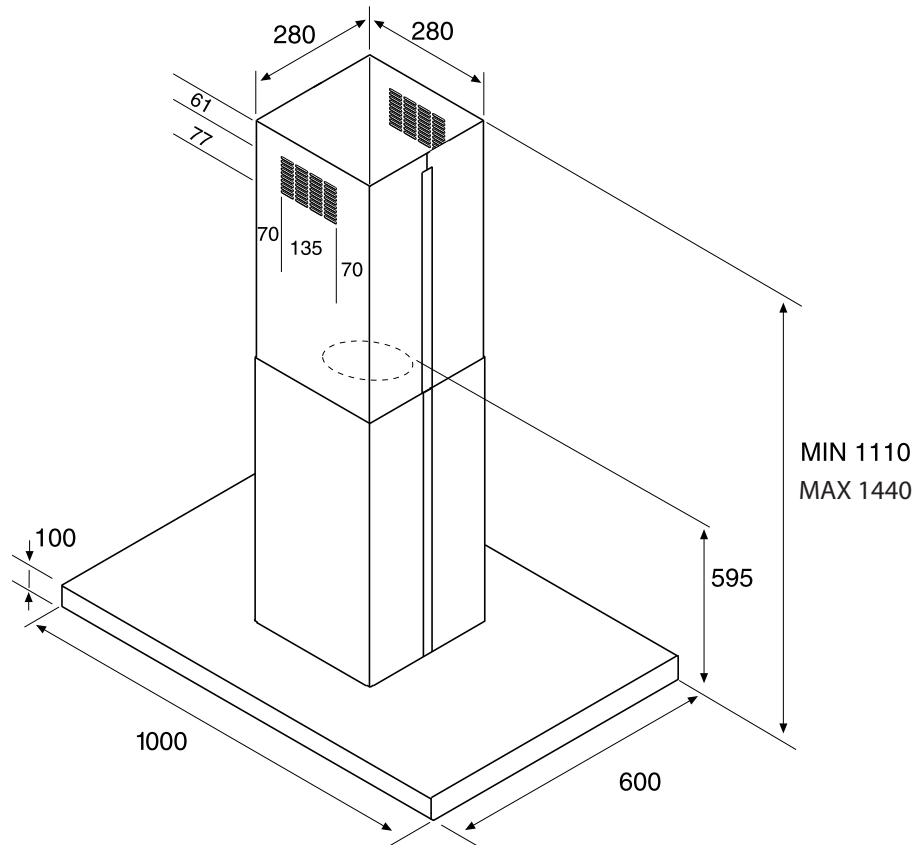

Canopy Rangehood

To ensure maximum performance from your Kleenmaid rangehood, external venting is recommended. If you have any questions or require further details please call Kleenmaid Customer Care on FREECALL 1300 652 100.

Minimum distance above cooktop: Electric cooktop – 650mm
Gas cooktop – 650mm
(Check Local Regulations)

Size of venting pipe: 150mm

Ducting: EzyVent venting supplies recommended.
For maximum performance keep length of ducting short and the number of elbows used to a minimum.

Recirculating: Is an option if it is not possible to exhaust your rangehood outside. When using this option it is necessary to fit a CARBON FILTER. This will eliminate odours in the kitchen.

Model	Maximum Airflow Capacity (m³/h)	Elec. Approval No.	Width (mm)	Dimensions Height (mm)	Depth (mm)	Electrical Rating		
						Voltage	W	Amp
FREESPOT100	700	Q96344	1000	1100 min 1440 max	600	240	255	1.1

10 Year Parts & Labour Warranty*

For your nearest store call 13 13 08
www.kleenmaid.com.au

EXCLUSIVE TO
Kleenmaid
The best you can own.