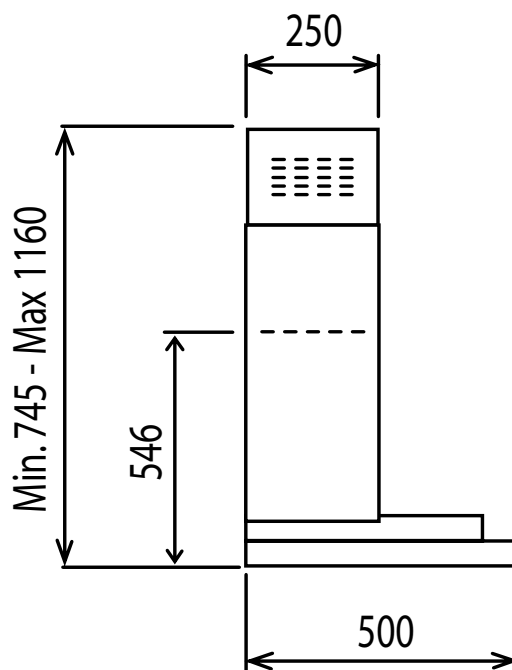

Colour: Stainless steel & glass

Width: 900mm

Operation: AST visual display & infinitive rotary control

Lighting: 2 x 20w halogen lamps

Max airflow capacity: 700 m³/h

*Technical Specifications and product sizes can be varied by Manufacturer without notice. Any cut-outs for appliances should only be by physical measurements. Drawings are not to scale. All information supplied is for general reference purposes only and is on the understanding that Kleenmaid Pty Ltd will not be liable for any loss, liability or damage whatsoever arising as a result of reliance of such information.

10 Year Parts & Labour Warranty*

For your nearest store call 13 13 08
www.kleenmaid.com.au

EXCLUSIVE TO
Kleenmaid
 The best you can own.

Canopy Rangehood

Specifications and dimensions

Notes on installation: