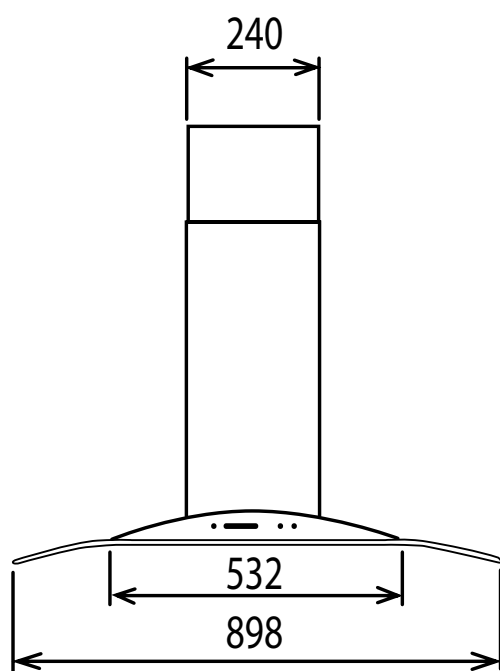

Canopy Rangehood

Specifications and dimensions

Notes on installation:

- Do not tile, grout or silicone this appliance to the wall. Surface mounting only.
- Outer flue must slide vertically to allow access to motor in event of maintenance

Model	Elec. Approval No.
ARTICA	Q96344

For your nearest store call 13 13 08
www.kleenmaid.com.au

EXCLUSIVE TO
Kleenmaid
The best you can own.