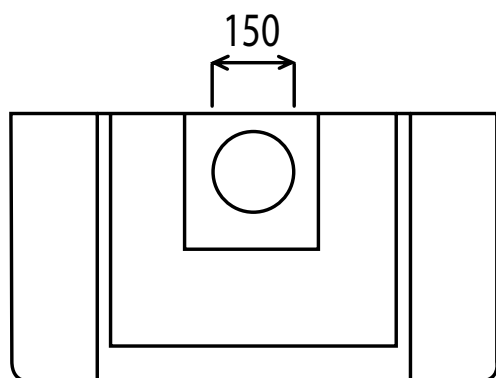

Canopy Rangehood

Specifications and dimensions

Notes on installation:

- Do not tile, grout or silicone this appliance to the wall. Surface mounting only.
- Outer flue must slide vertically to allow access to motor in event of maintenance

Model	Elec. Approval No.
ARTICA	Q96344

For your nearest store call 13 13 08
www.kleenmaid.com.au

EXCLUSIVE TO
Kleenmaid
The best you can own.